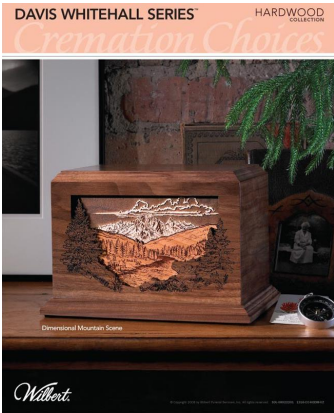

Dimensional Mountain Urn

WLO-1316-CC-HODM-VZ

https://legacy-prints.com/pub/media/catalog/product/1/3/1316-cc-hodm-vz_8.jpg